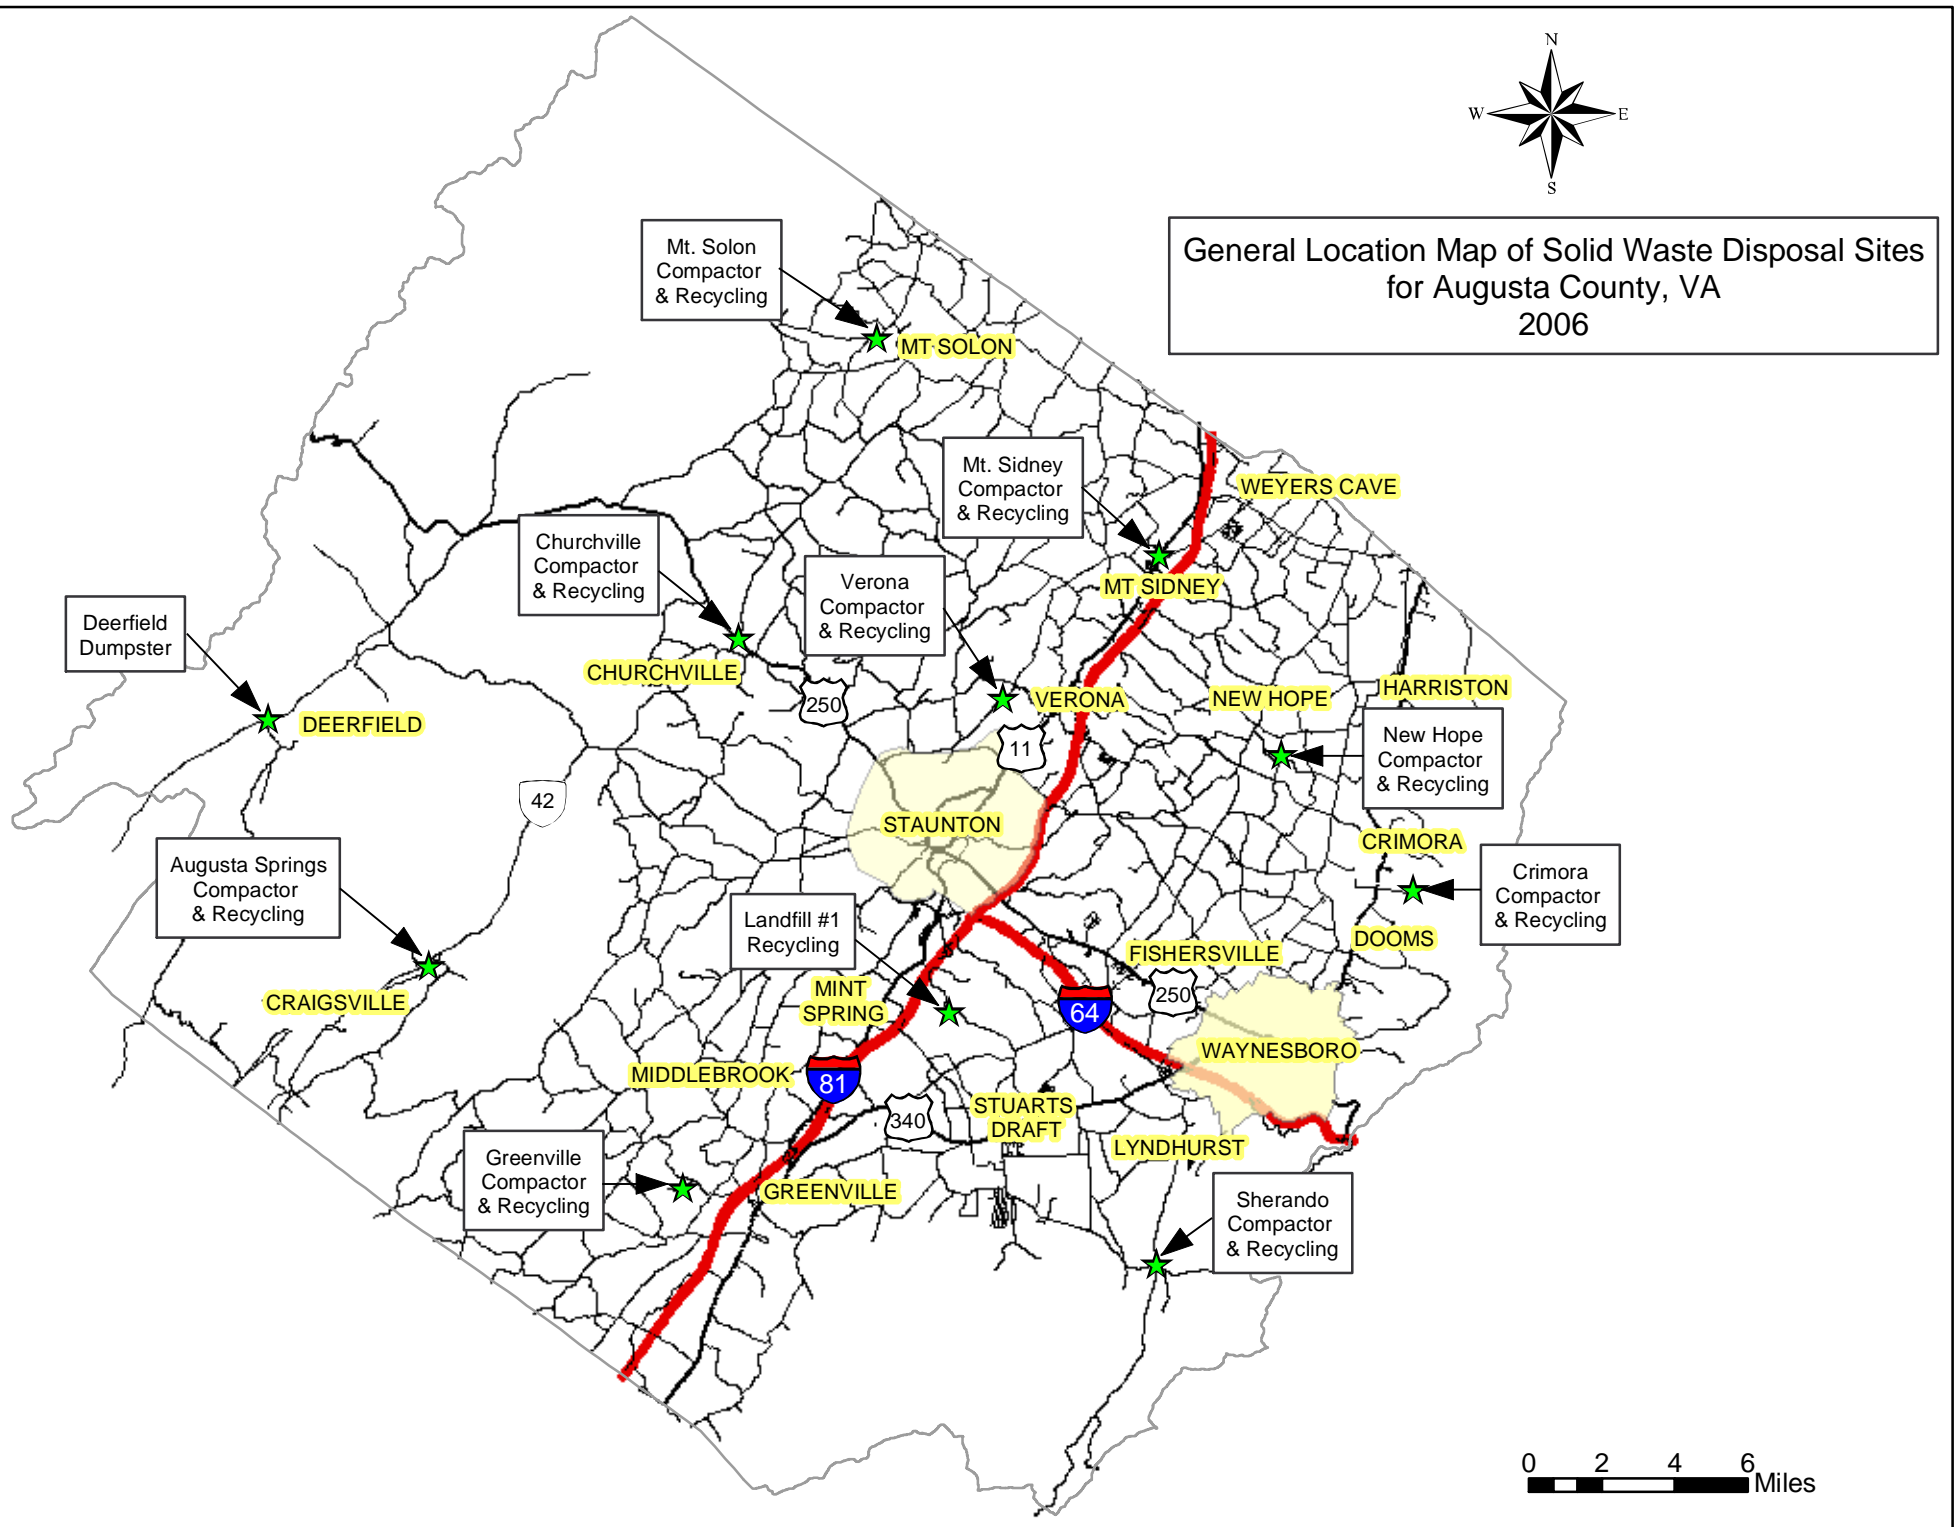

General Location Map of Solid Waste Disposal Sites
for Augusta County, VA
2006

Mt. Solon
Compactor
& Recycling

MT-SOLON

Mt. Sidney
Compactor
& Recycling

MT SIDNEY

WEYERS CAVE

Churchville
Compactor
& Recycling

CHURCHVILLE

Verona
Compactor
& Recycling

VERONA

NEW HOPE

HARRISTON

New Hope
Compactor
& Recycling

CRIMORA

Crimora
Compactor
& Recycling

DOOMS

FISHERSVILLE

WAYNESBORO

LYNDHURST

Sherando
Compactor
& Recycling

Landfill #1
Recycling

MINT SPRING

MIDDLEBROOK

GREENVILLE

Greenville
Compactor
& Recycling

Augusta Springs
Compactor
& Recycling

CRAIGSVILLE

Deerfield
Dumpster

DEERFIELD